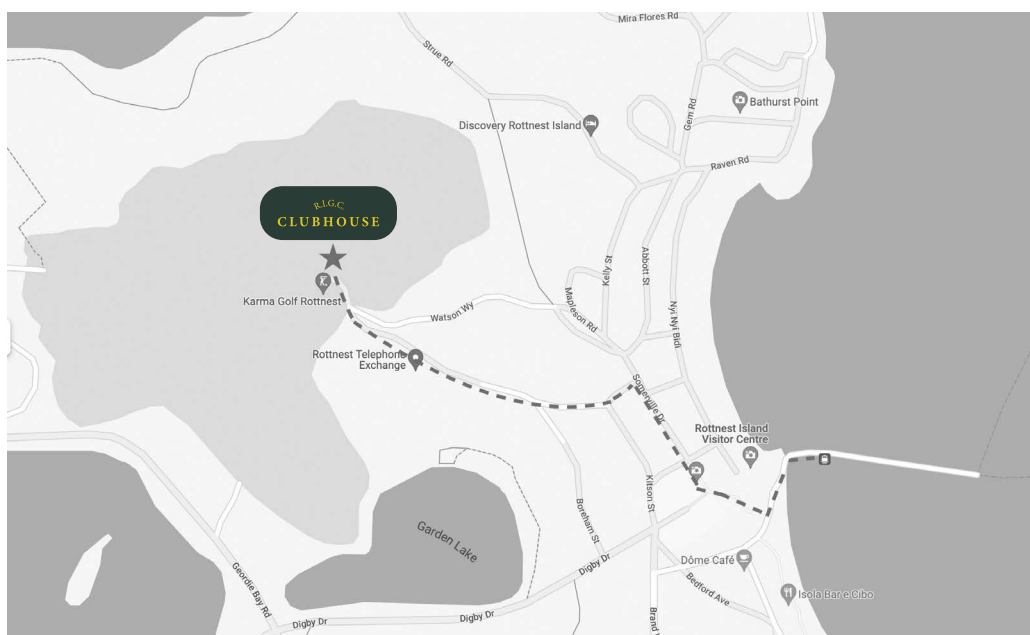

RIGC Clubhouse Location

The Clubhouse function room is located on the upper level of the RIGC Clubhouse, which is only a short walk from the main settlement ferry terminals at Thomson Bay.

Koora Nortji Wangkiny Ct, Rottnest Island WA 6161